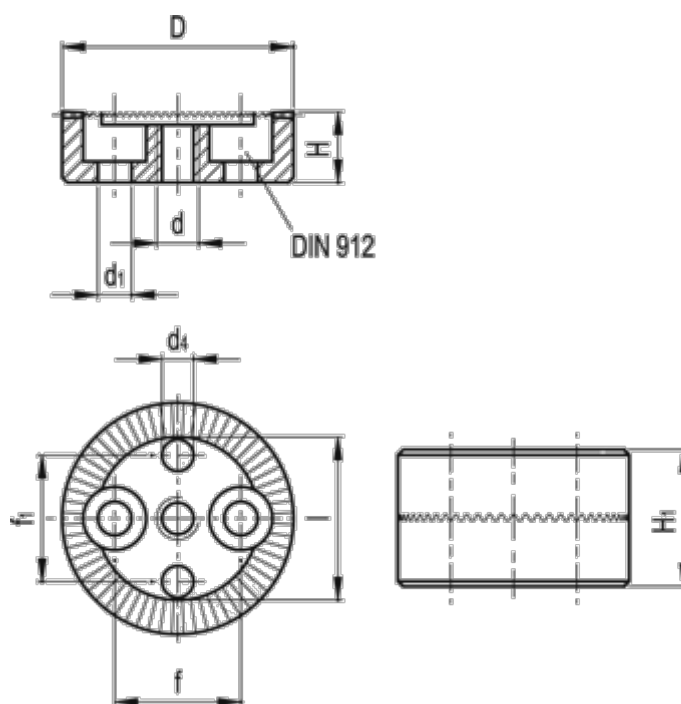

Data Sheet

Article number: 206545331

Description: E+G Serrated locking plate
GN 187.4-27-48-A-NI

Measures

D	= 27	l	= 19.5
d	= M5	Number of teeth	= 48
d1	= 4.3	Weight (g)	= 24
d4 H11	= 4		
f	= 15		
f1	= 15		
H +/-0.9	= 7.5		
H1	= 15		